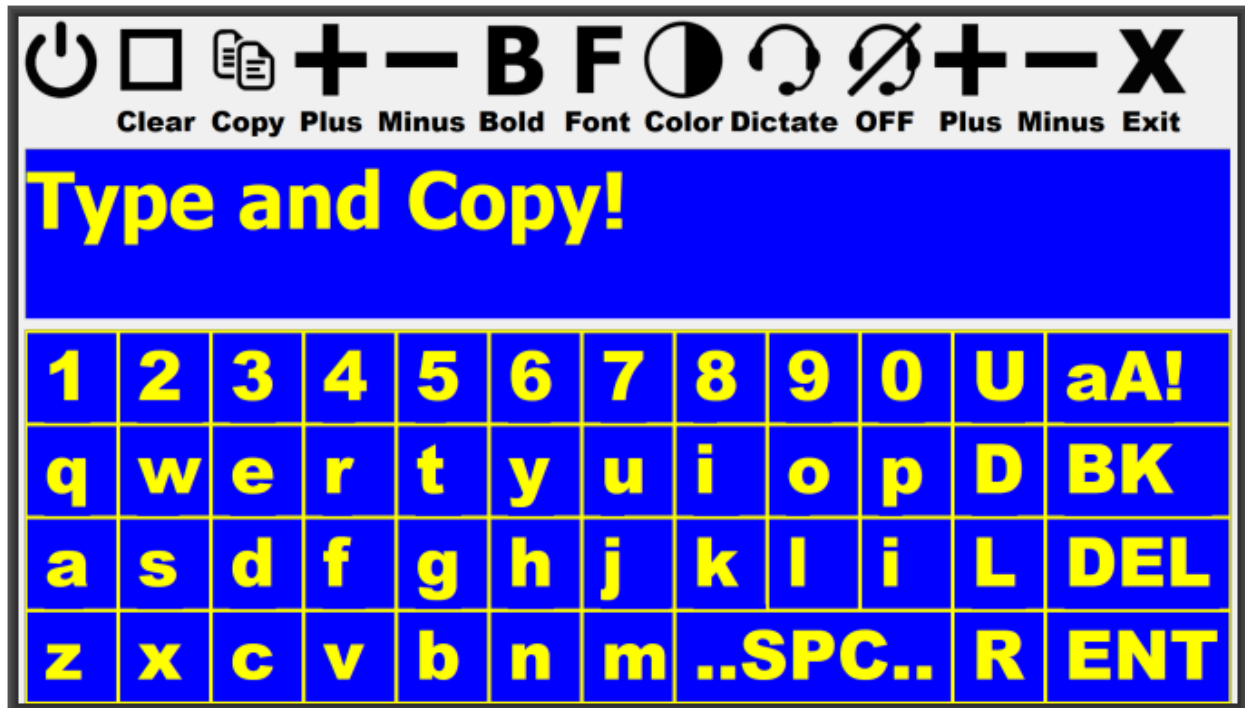

EZReader OSK Application

The OSK provides a more visible way for a user to type in something and save it to the clipboard, ready for insertion into another application.

Toolbar Commands:

OSK has a single row of command icons:

- **Clear** - Clear the entered text
- **Copy** - Copy entered text to the clipboard
- **Plus** - Increase font size
- **Minus** - Decrease font size
- **Bold** - Toggle the bold font attribute
- **Font** - Cycle through the 3 default fonts
- **Color** - Cycle through the 4 default color pairs
- **Speak** -
- **Plus** - Turn on the Windows Magnifier, or increase magnification
- **Minus** - Decrease magnification
- **Exit** - Exit the Windows Magnifier
- **Type** - Toggle between lens and full screen magnification